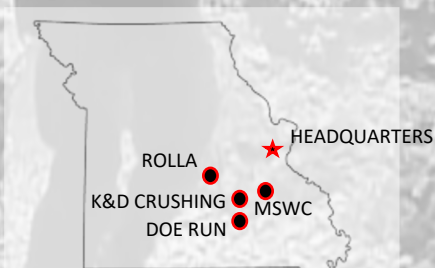

Asymmetric Solutions Subterranean Training Facilities:

- 2 X Tunnels With Over 2,900 Linear Ft
- 6 X Vertical Shafts For Tactical Ascent/Descent Varying 25-40 ft Deep X 4-5 ft Wide
- 3 X High Powered Turbines To Remove Smoke And Induced/Simulated Gasses In Under 2 Minutes (Optional Roll Away Feature For Operations And Safety)
- 1 X Mechanized Vertical Shaft Tunnel 1000 Ft Below Surface
- Over 15,000 Linear Ft Deep Underground System (DUGS)/CBRN/WMD
- Over 3,450 Linear Ft f Subterranean Machinery Maintenance Area, Parts Storage Warehouses, Bunkers, And Subsurface Operations Control Offices
- 7,500 Linear ft Of Tunnel With Multiple Drifts That Lead To A 4,050 Linear ft Advanced Set Of Drifts And Crosscuts That Intersect (Tunnel Size Ranges From 28ft Wide & 14ft Tall to 30ft Wide & Over 100 ft Tall
- Tactical Call Out Vs Surreptitious Entry
- Operational Risk Mitigation
- Mapping And Flow
- Subterranean CQB TTP's
- Breaching And Extrication
- Scenario Based Training With Live Role Players For Real Time Feedback
- Latest Technologies Utilized In The SUB-T Space for Preservation Of Life Specific To The Operator and Increased Mission Success
  - -Real-Time Mapping Technology
  - -Launchable/Hand Deployable Gas Detection Sensors
  - -Subterranean Communications System
- Oxygen Breathing Apparatus (OBA)
- Vertical Ascent And Descent Training And SOP's